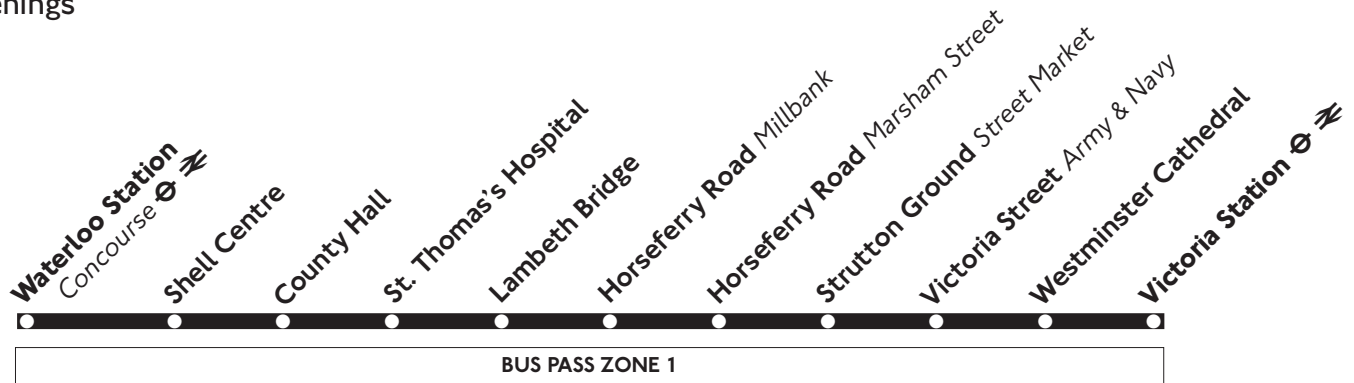

507

Waterloo - Lambeth Bridge - Victoria

RED ARROW

Mondays to
Fridays except
late evenings

Mondays to Fridays

Waterloo Station	0630 <i>Then</i>	1842 <i>Then</i>	1950 2000
Horseferry Road Millbank	0636 <i>about every</i>	1849 <i>about every</i>	1957 2007
Victoria Street Army and Navy	0639 <i>5-6 minutes</i>	1854 <i>8 minutes</i>	2002 2012
Victoria Station	0642 <i>until</i>	1858 <i>until</i>	2006 2016

5.6.02
T41310

507

Victoria - Lambeth Bridge - Waterloo

RED ARROW

Mondays to
Fridays except
late evenings

Mondays to Fridays

Victoria Station	0642 <i>Then</i>	1900 <i>Then</i>	1932 <i>Then</i>	2022
Victoria Street Army and Navy	0645 <i>about every</i>	1904 <i>about every</i>	1936 <i>about every</i>	2026
Horseferry Road Millbank	0650 <i>5-6 minutes</i>	1908 <i>8 minutes</i>	1940 <i>10 minutes</i>	2030
Waterloo Station	0656 <i>until</i>	1916 <i>until</i>	1948 <i>until</i>	2036