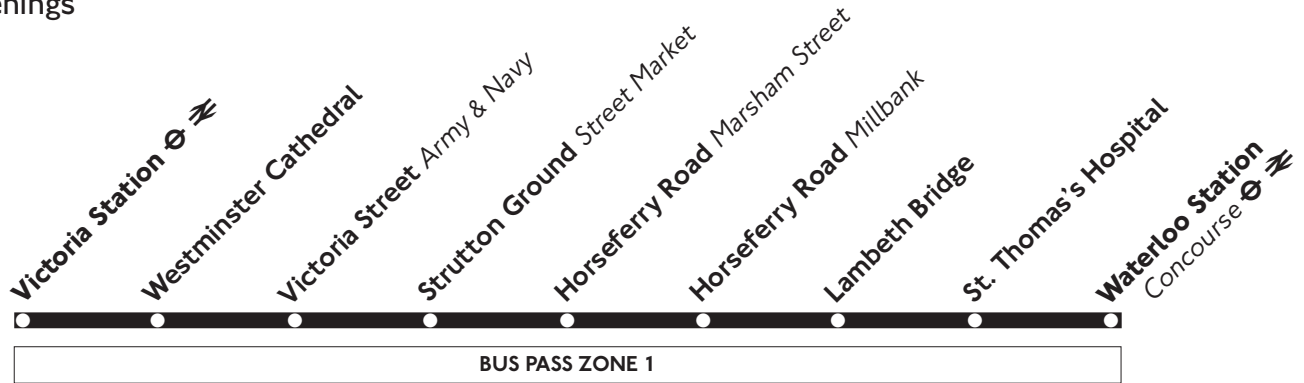

507

Waterloo - Lambeth Bridge - Victoria

RED ARROW

Mondays to
Fridays except
late evenings

Mondays to Fridays

Waterloo Station	0630 <i>Then</i>	1842 <i>Then</i>	1950 2000
Horseferry Road Millbank	0636 <i>about every</i>	1849 <i>about every</i>	1957 2007
Victoria Street Army and Navy	0639 <i>5-6 minutes</i>	1854 <i>8 minutes</i>	2002 2012
Victoria Station	0642 <i>until</i>	1858 <i>until</i>	2006 2016

5.6.02
T41310

507

Victoria - Lambeth Bridge - Waterloo

RED ARROW

Mondays to
Fridays except
late evenings

Mondays to Fridays

Victoria Station	0642 <i>Then</i>	1900 <i>Then</i>	1932 <i>Then</i>	2022
Victoria Street Army and Navy	0645 <i>about every</i>	1904 <i>about every</i>	1936 <i>about every</i>	2026
Horseferry Road Millbank	0650 <i>5-6 minutes</i>	1908 <i>8 minutes</i>	1940 <i>10 minutes</i>	2030
Waterloo Station	0656 <i>until</i>	1916 <i>until</i>	1948 <i>until</i>	2036